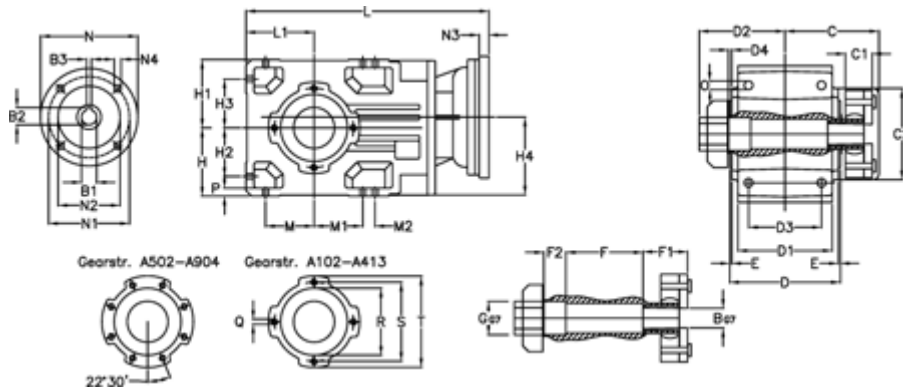

Article number: 296003520186330

Description: Bevel helical gearbox
A353QF35-201,8-P80B5

Measures

B = 35	D1 = 166	F2 = 53	L = 436.5	N3 = 4
B1 = 19	D2 = 80	G = 42	L1 = 100	N4 = M10x12
B2 = 21.8	D3 = 135	GA = 43	M = 73.0	O = 12.0
B3 = 6	d4 = 5.0	H = 100	M1 = 73.0	P = 11
C = 70.0	Description = A353 QF-xx P80 B5	H1 = 100	M2 = 11	Q = M10x17
C1 = 24	E = 3.5	H2 = 73.0	N = 200	R = 110
C2 = 90.0	F = 12.0	H3 = 73.0	N1 = 165	S = 130
D = 173	F1 = 48.0	H4 = 114.0	N2 = 130	T = 150